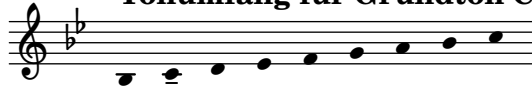

MELODIE 5

Sammlung 2022

Tonumfang für Grundton C

Nils Hilbricht

Main musical score for Melodie 5, consisting of six staves of music in G major (one flat). The score is written in treble clef and includes various rhythmic values and triplet markings. The staves are numbered 1, 9, 17, 25, 33, and 41. The piece concludes with a double bar line and repeat dots at the end of the sixth staff.